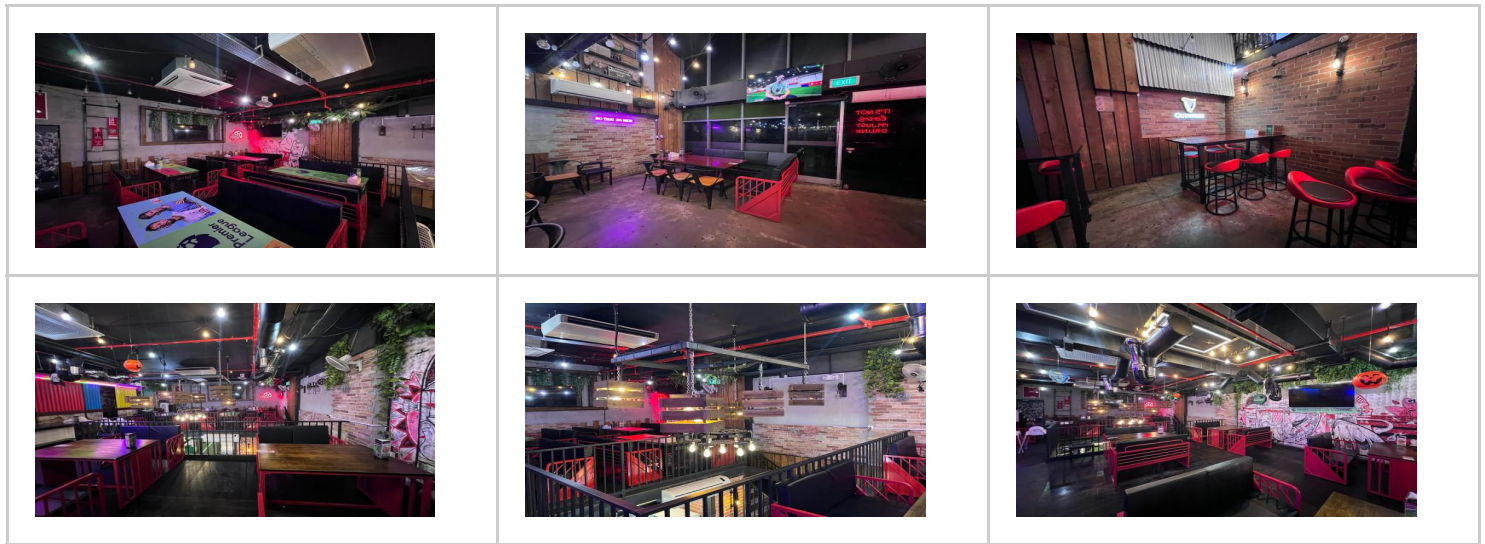

Follow me, Like me & Share me @

<https://www.fb.com/MegaLaunch>

<https://www.fb.com/HDBResaleHub>

<https://www.fb.com/LandedAndLand>

<http://www.fb.com.com/SGCommercialAndIndustrialSpace>

Bathrooms	
Floor Size	3,079.00 sqft
PSF	1,364
Property Type	Commercial

Photos

Map

<https://maps.googleapis.com/maps/api/staticmap?center=1.3158766,103.8777138&zoom=14&size=500x250>

Agent Contact Information